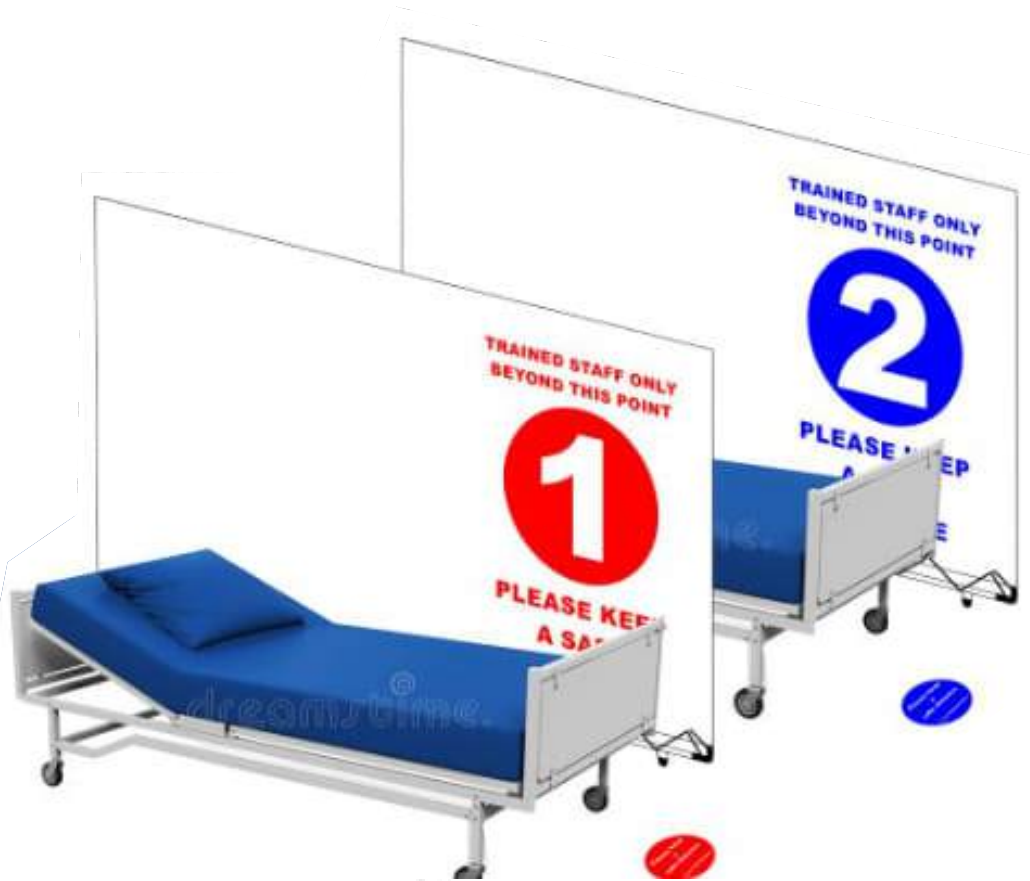

#CHALLENGEACCEPTED

3m x 1.8m Field Screen

(Self Assembly Unit)

R4750.00 Ex. VAT Per Unit

Contact us | flattenthecurve@add-x.co.za

Excludes Delivery
Delivery-Fee Quoted per order
Option to provide own artwork