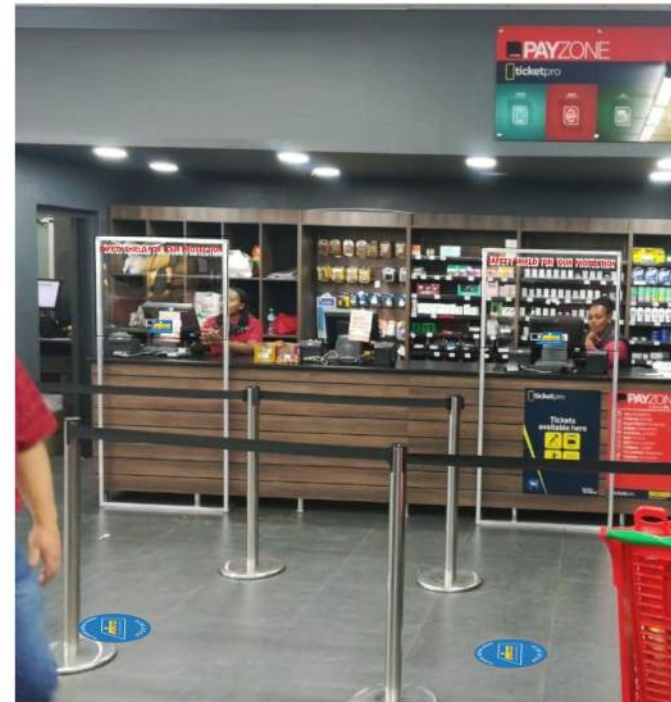

- 1 - MILD STEEL SQUARE TUBE
- 2 - 6mm CENTER ROUND BAR
- 3 - 1.5mm ACRYLIC SCREEN
- 4 - POWDER COATED WHITE