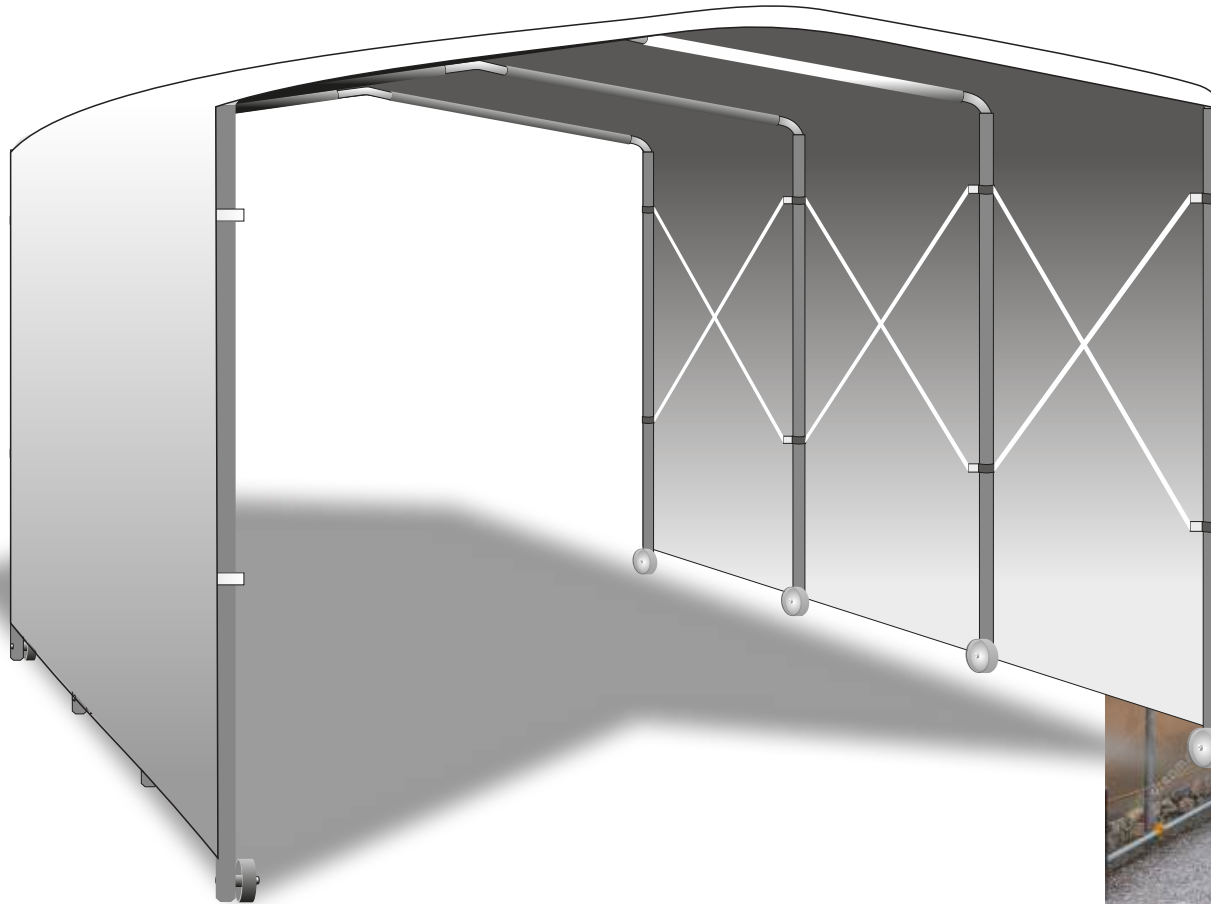

Portable Sanitizer Spray Booth 5m x 2.5m

R0000.00 Ex. VAT Per Unit

Contact us @ flattenthecurve@add-x.co.za

Excludes Delivery
Delivery-Fee Quoted per order
Option to provide own artwork

We aim to provide clients with an adaptable
and ever changing approach to protecting staff and customers from COVID-19.
Everything is possible.

#CHALLENGEACCEPTED