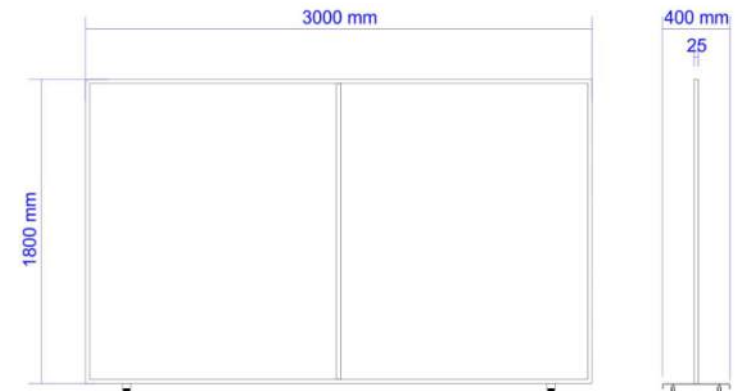

We aim to provide clients with an adaptable
and ever changing approach to protecting staff and customers from COVID-19.
Everything is possible.

#CHALLENGEACCEPTED