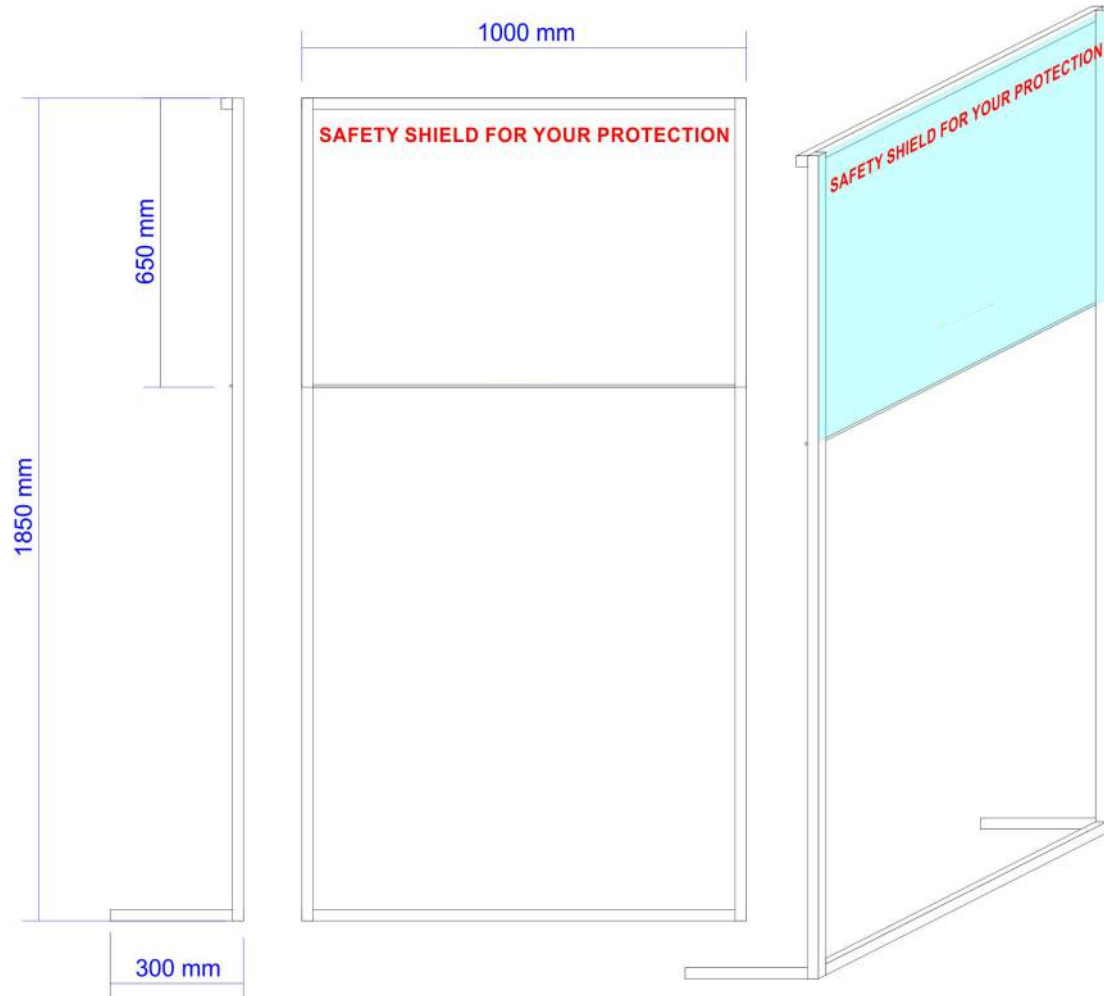

Self Standing Screen

1000mm x 850mm

R980.00 Each Ex. VAT

Contact us | flattenthecurve@add-x.co.za

Excludes Delivery
Delivery-Fee Quoted per order
Option to provide own artwork