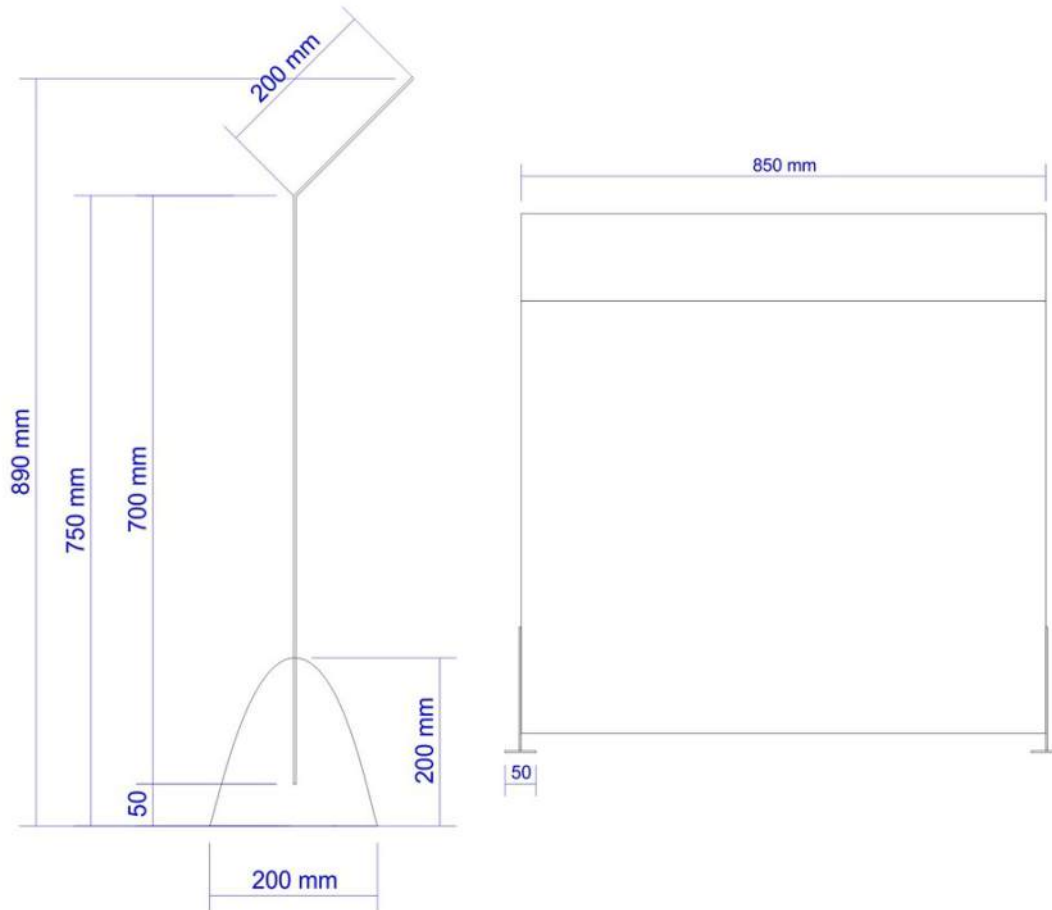

Counter Desktop Sneeze Screen 850mm x 890mm

R740.00 Ex. VAT Per Unit

Contact us | flattenthecurve@add-x.co.za

Excludes Delivery
Delivery-Fee Quoted per order
Option to provide own artwork
Option to include
vinyl decal information

3mm CLEAR PERSPEX DESKTOP SCREENS