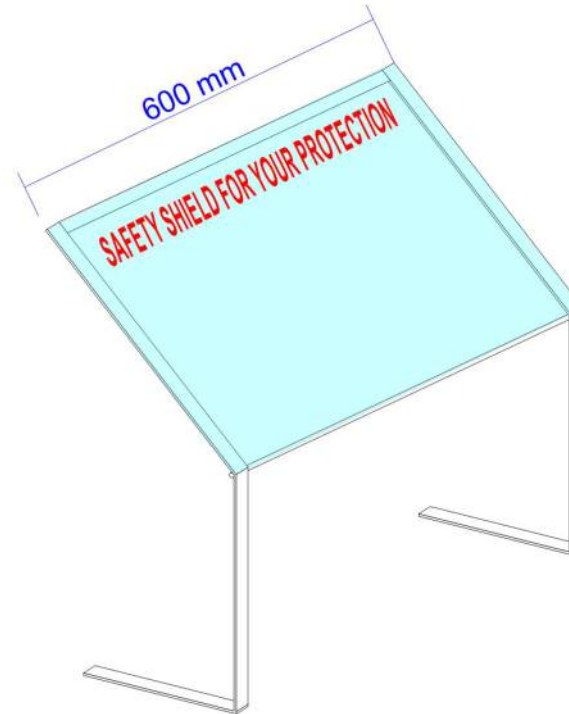

Cashier Counter Sneeze Screen

600mm x 350mm x 300mm

R290.00 Each Ex. VAT

Contact us | flattenthecurve@add-x.co.za

Excludes Delivery
Delivery-Fee Quoted per order
Option to provide own artwork

- 1 - 20x5mm MILD STEEL FLAT BAR
- 2 - POWDER COATED WHITE
- 3 - 6mm ROUND BAR
- 4 - 1.5mm CLEAR ACRYLIC PERSPEX
- 5 - DOUBLE SIDED TAPE FIXED TO COUNTER