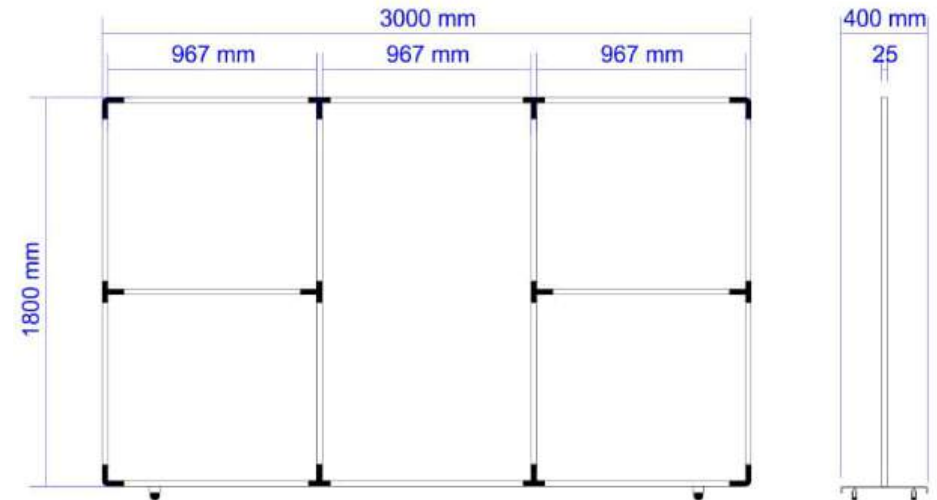

We aim to provide clients with an adaptable
and ever changing approach to protecting staff and customers from COVID-19.
Everything is possible.

#CHALLENGEACCEPTED