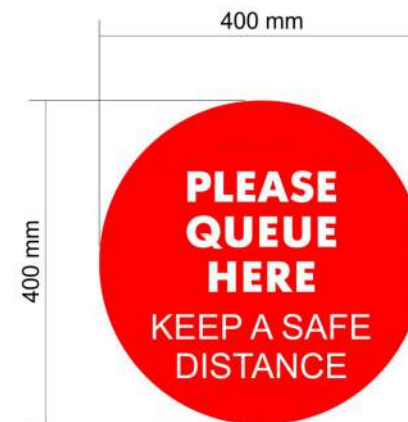

#CHALLENGEACCEPTED

ADD-X

Social Distancing Floor Decals

R650.00 Minimum Qty: 10
Ex. VAT Per Unit

Contact us @ flattenthecurve@add-x.co.za

Excludes Delivery
Delivery-Fee Quoted per order
Option to provide own artwork