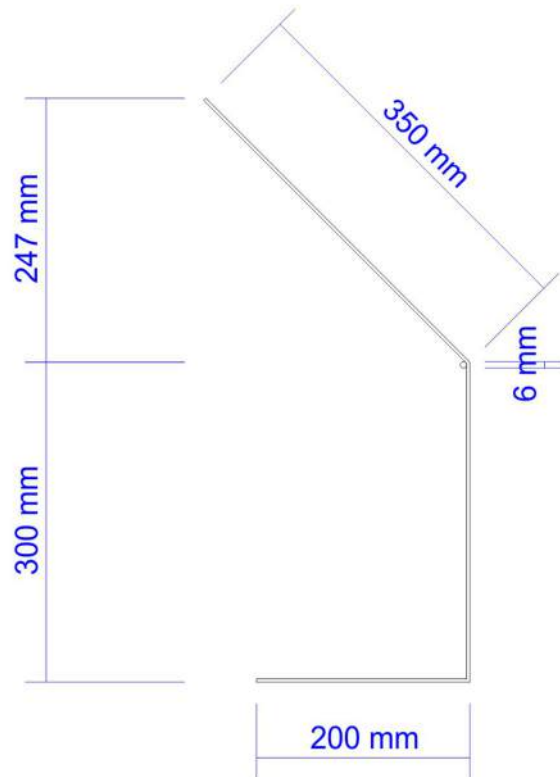

Cashier Counter Sneeze Screen

600mm x 350mm x 300mm

R290.00 Each Ex. VAT

Contact us | flattenthecurve@add-x.co.za

Excludes Delivery
Delivery-Fee Quoted per order
Option to provide own artwork

- 1 - 20x5mm MILD STEEL FLAT BAR
- 2 - POWDER COATED WHITE
- 3 - 6mm ROUND BAR
- 4 - 1.5mm CLEAR ACRYLIC PERSPEX
- 5 - DOUBLE SIDED TAPE FIXED TO COUNTER