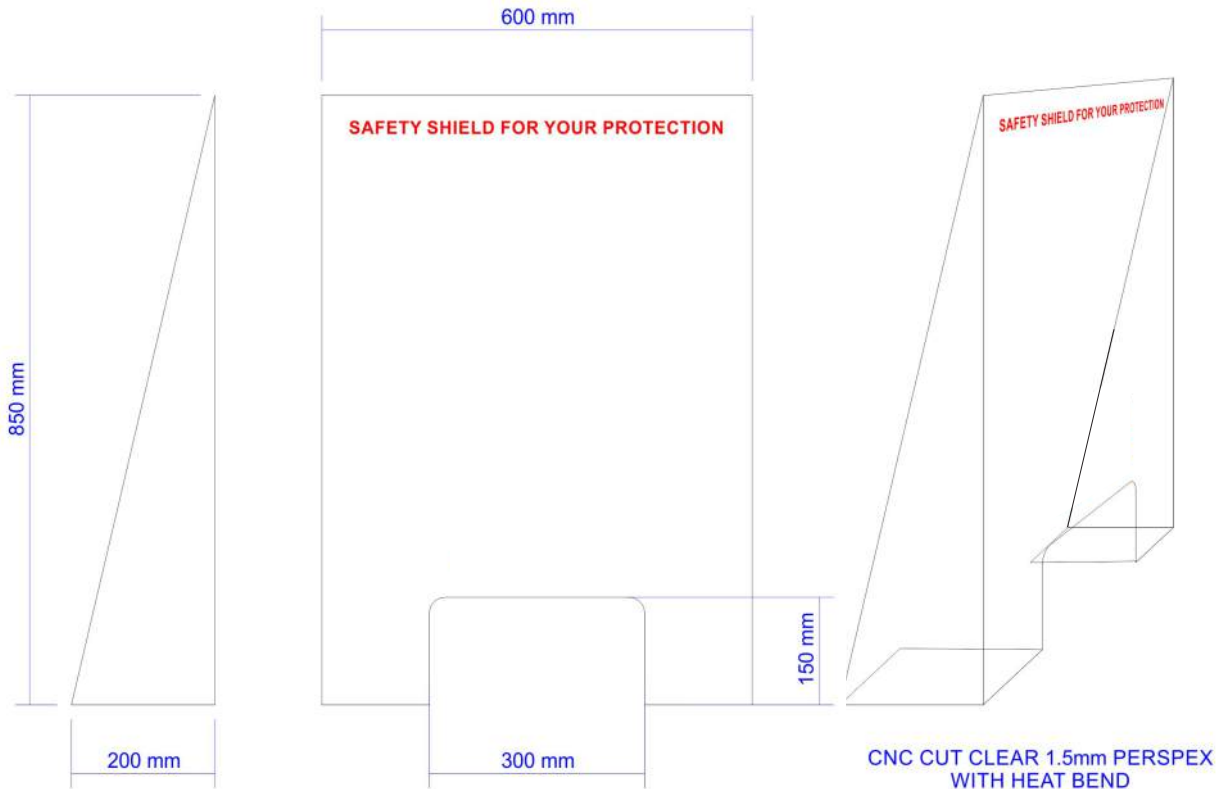

#FLATTENTHECURVE

Counter Sneeze Screen

600mm x 850mm

R740.00 Ex. VAT Per Unit

Contact us | flattenthecurve@add-x.co.za

Excludes Delivery
Delivery-Fee Quoted per order
Option to provide own artwork

Option to include
vinyl decal information