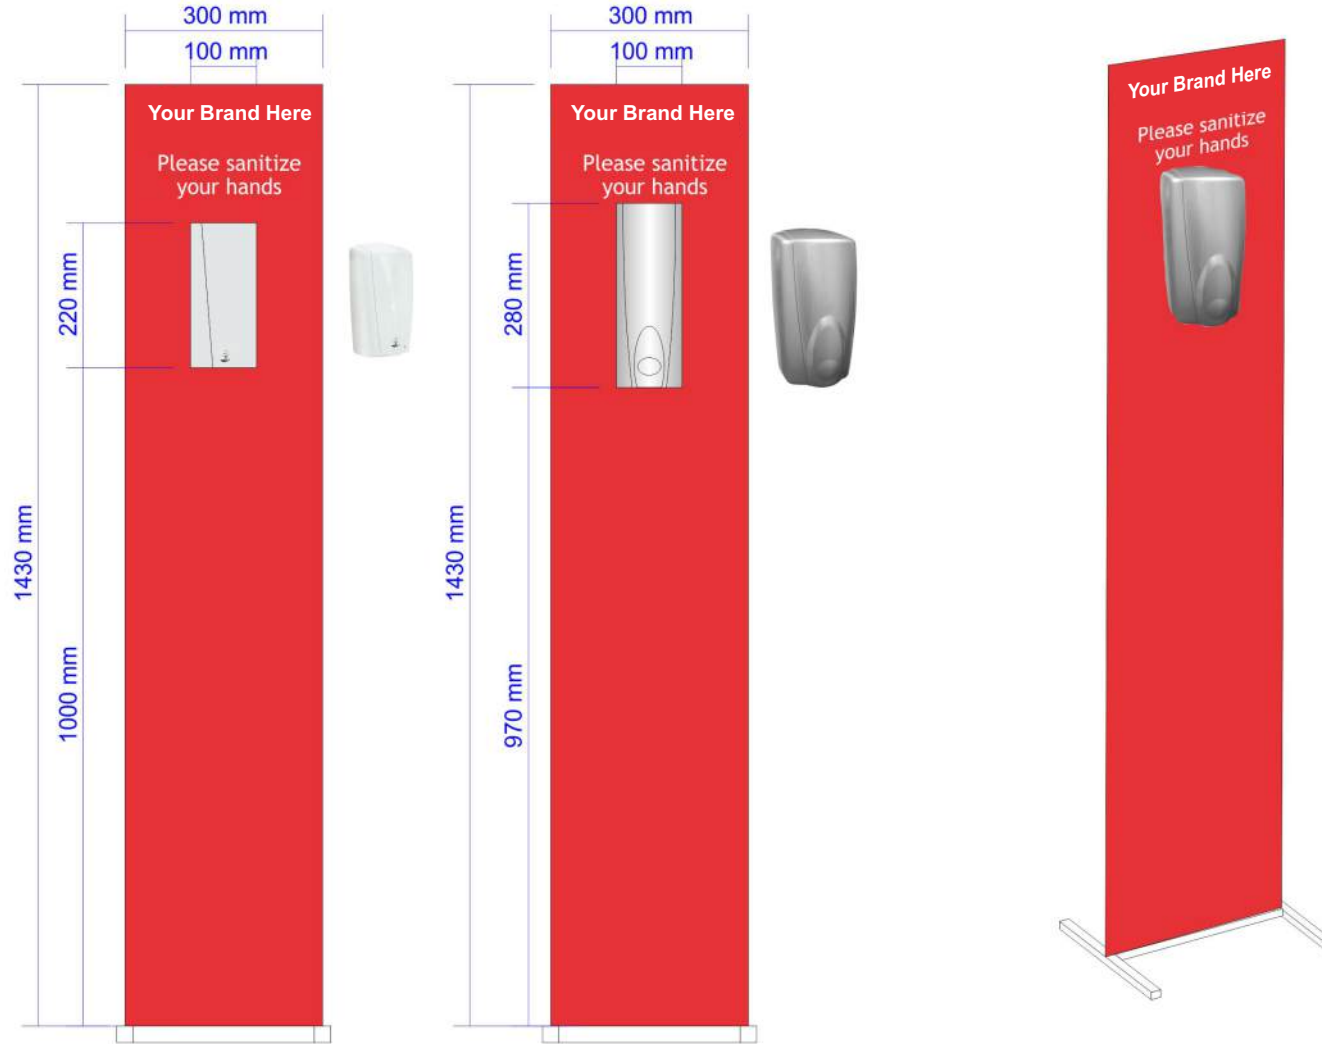

Free Standing Sanitizer Dispenser

R2250.00 Ex. VAT Per Unit

Contact us | flattenthecurve@add-x.co.za

Excludes Delivery
Delivery-Fee Quoted per order
Option to provide own artwork

300mm x 1430mm
Dibond Backing

1100ml = 2750 Shots
500ml = 1250 Shots

Dispensers:

Sensor - 1100ml @ R1300 Each.
Manual - 500ml @ R250 Each.

Refill:

Sensor - 1100ml @ R320 Each.
Manual - 500ml @ R175 Each.

We aim to provide clients with an adaptable
and ever changing approach to protecting staff and customers from COVID-19.
Everything is possible.

#CHALLENGEACCEPTED

ADD-X