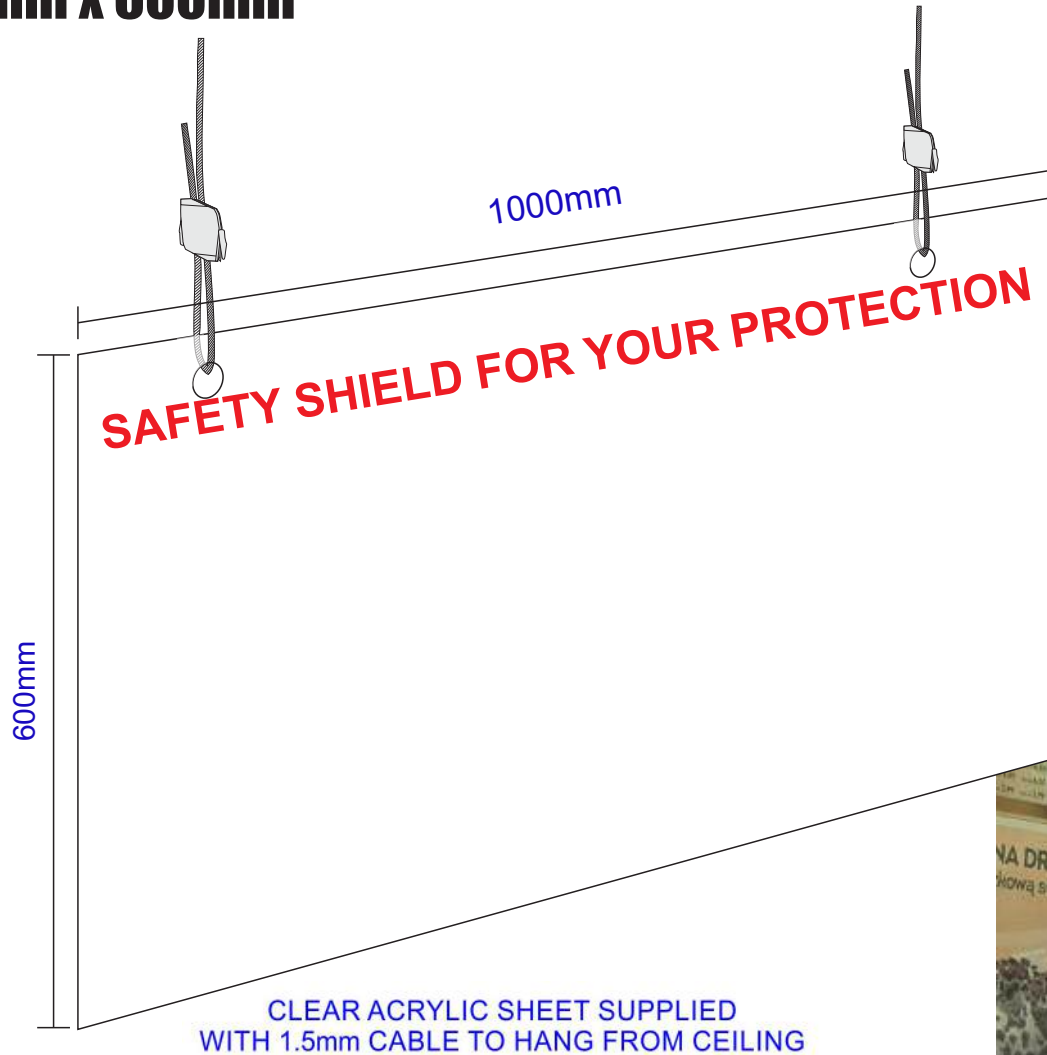

Hanging Counter Distancing Screen

1000mm x 600mm

R620.00 Each Ex. VAT

Contact us | flattenthecurve@add-x.co.za

Excludes Delivery
Delivery-Fee Quoted per order
Option to provide own artwork

**We aim to provide clients with an adaptable
and ever changing approach to protecting staff and customers from COVID-19.
Everything is possible.**

#CHALLENGEACCEPTED