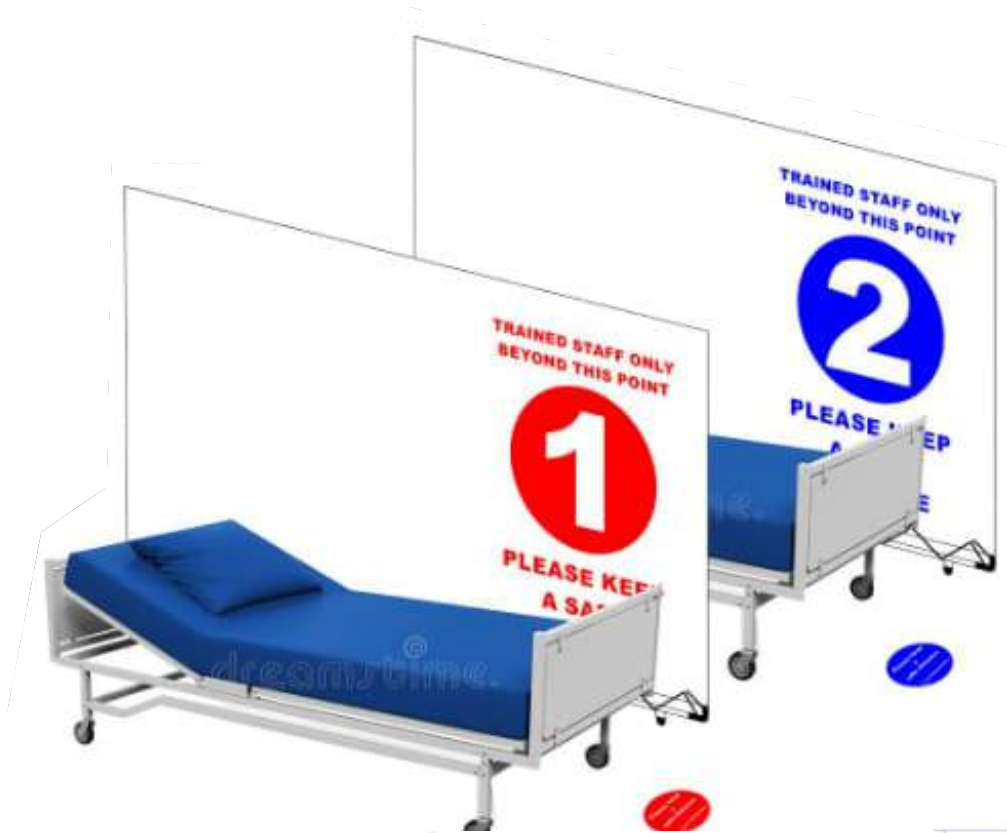

3m x 1.8m Field Screen (Solid Frame Unit)

R3300.00 Ex. VAT Per Unit

Contact us | flattenthecurve@add-x.co.za

Excludes Delivery
Delivery-Fee Quoted per order
Option to provide own artwork

DIGITALLY PRINTED PVC SLEEVE WITH CUSTOM GRAPHIC
FITTED OVER FRAME AND FIXED WITH BUNGEE CORD ON BOTTOM ONLY

x4 CASTOR WHEELS WITH BRAKE

DIGITALLY PRINTED
FLOOR DECALS