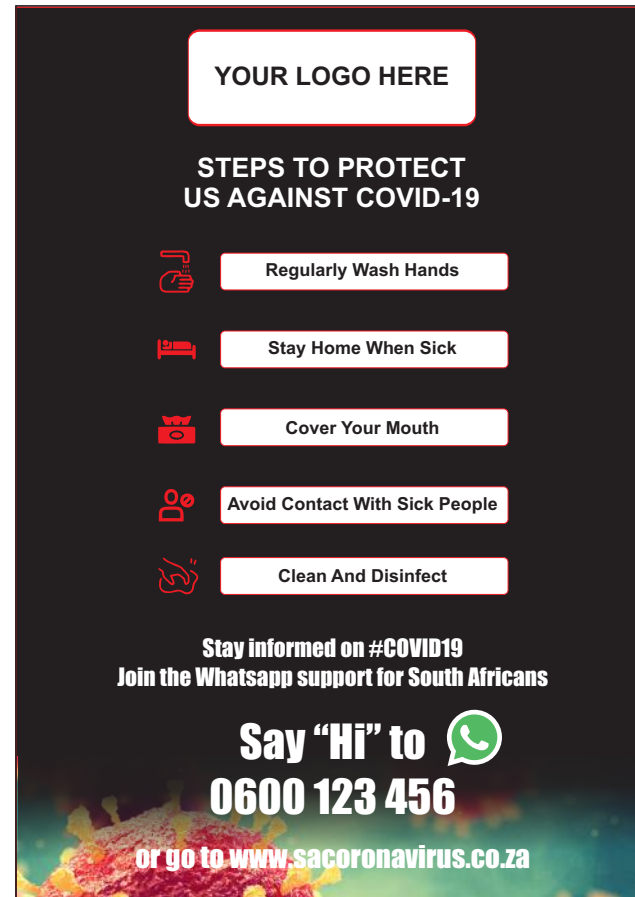

Info Posters

A1 Size: 594mm x 841mm - 3mm Correx

A3 Size: 297mm x 420mm - 3mm Correx

R900.00 Minimum Qty: 20 Ex. VAT Per Pack = **A3**
R1650.00 Minimum Qty: 12 Ex. VAT Per Pack = **A1**

Contact us @ flattenthecurve@add-x.co.za

**Excludes Delivery
Delivery-Fee Quoted per order
Option to provide own artwork**

**We aim to provide clients with an adaptable
and ever changing approach to protecting staff and customers from COVID-19.
Everything is possible.**

#CHALLENGEACCEPTED