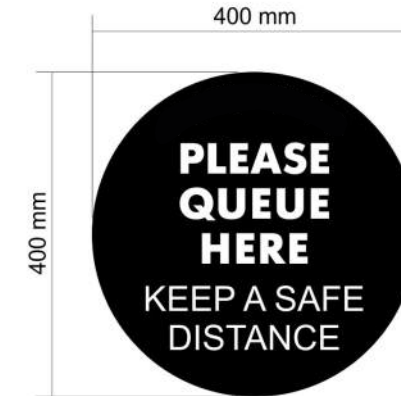

#CHALLENGEACCEPTED

ADD-X

Social Distancing Floor Decals

R650.00 Minimum Qty: 10
Ex. VAT Per Unit

Contact us @ flattenthecurve@add-x.co.za

Excludes Delivery
Delivery-Fee Quoted per order
Option to provide own artwork